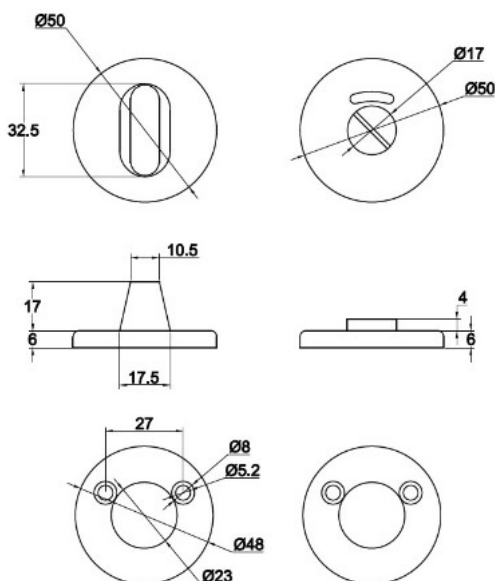

PRODUCT SHEET

Description:

Thumbturn & Release "Pop" Matt Black, SS-304, W/Indicator, F/38-45mm Doors, CC:27mm
Mounting Plate, 2 Pcs. Cut Off, Screws M4x60mm + 2 Pcs. Sleeve Nuts M4x16mm, 1 Pcs 5x5x60mm,
Spindle, 1 Pcs 8x8x60mm Spindle

Item number:

22.23.311-0

Units	Box	Carton	HS Code	Barcode
Pcs.	1	9	8302411000	
				5704866521390

SISO A/S

Mileparken 11
DK-2740 Skovlunde
Denmark
VAT: 24786013

Phone +45 45 830 900

www.siso.dk
siso@siso.dk

Danske Bank
Nytorv Branch
Copenhagen
SWIFT: DABADKKK

Account no.
4180 3112 112936
IBAN Account
DK7230003112112936